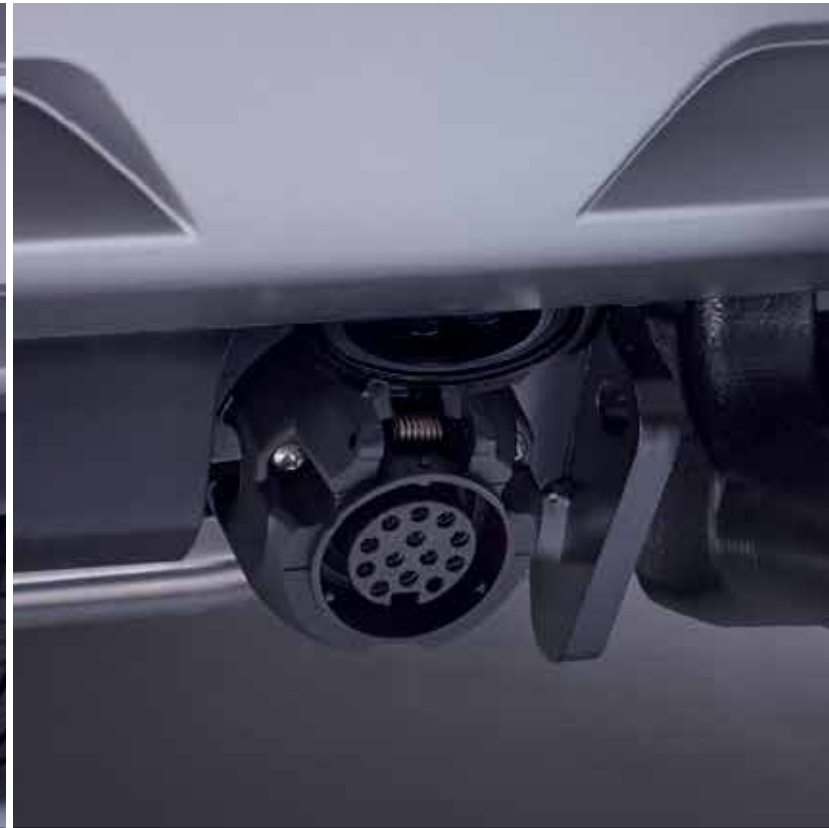

RUBBER MATS

These all-weather heavy duty mats will protect your vehicle from mud and dirt, at the same time enhancing premiumness and comfort of your X-Trail.

LUGGAGE ENTRY GUARD

The trunk entry guard protects the interior trim from scuffs and scratching, without compromising on the evident styling.

MADE FOR FAMILY ADVENTURE

Nissan Genuine Accessories are designed to make your family adventures bigger and more enjoyable, enabling you to take all the essential gear for an unforgettable getaway.

REMOVABLE TOW BAR

Maximize your versatility with a quality removable tow bar that provides greater load-bearing capacity for leisure or practical activities.

TEK PIN

Tow bar TEK pins are electric systems that ensure safe performance under maximum electric loading in even the worst weather.